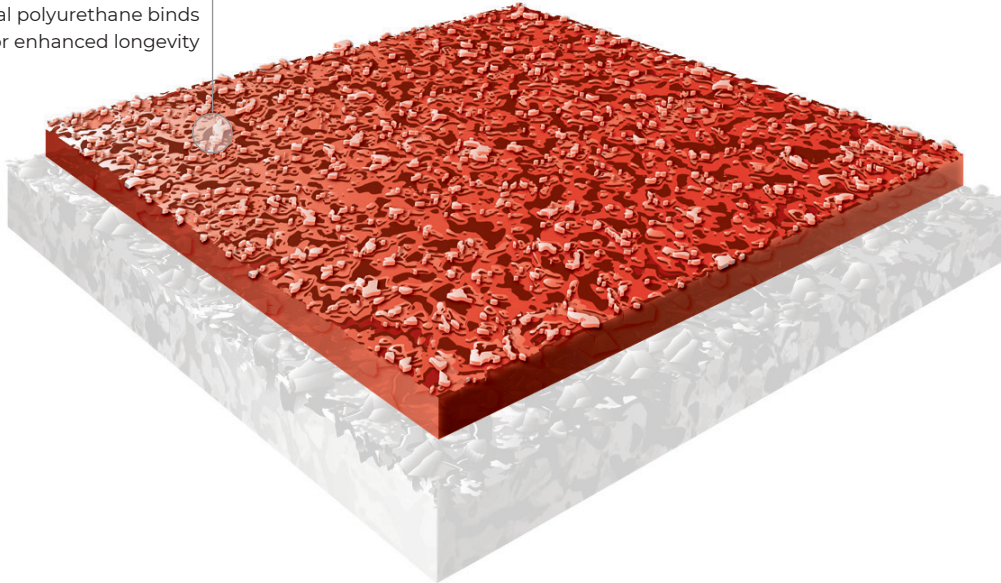

## RESURFACE

PROLONG LIFE OF  
EXISTING TRACK.  
ADDITIONAL  
RESILIENCE.

**SMART**  
ATHLETE PERFORMANCE  
DIAGNOSTIC SYSTEM

**GET  
SMART**

THE WORLD'S ONLY  
SMART SURFACE.  
Ask for SMART.  
Available exclusively from Rekortan.

## PROLONG LIFE OF EXISTING TRACK. ADDITIONAL RESILIENCE

Available to maintain and prolong the use of your track.

### RETOPPING LAYER

Textured structural polyurethane binds rubber for enhanced longevity

### HIGHLIGHTS

- ▶ Add additional performance and resilience to the surface
- ▶ Prolong the life of existing track
- ▶ Rejuvenate existing track, premium colors available
- ▶ Can be built to World Athletics standards